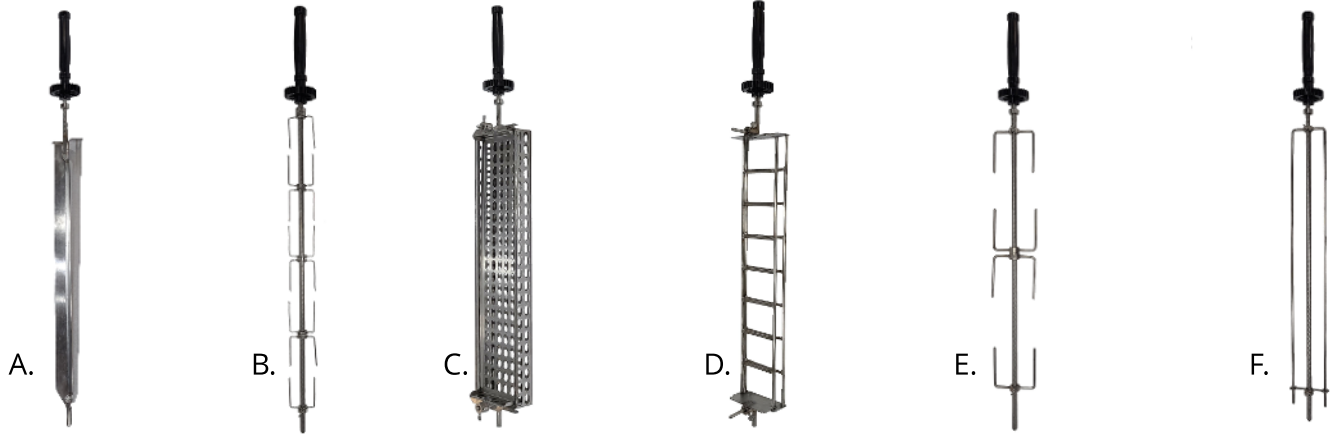

OVEN TOOLS

Old Hickory's spits are designed to help you cook a variety of cuisines while still maintaining quality of product.

A. Angle Spit HIC239: About four average-sized birds can be loaded quickly with the help of chicken ties HIC5K-CT6 and a angle spit lock HICXXX.

B. Regular spit complete HIC189: made up of a metal rod and comes with two single skewers HIC186 and three double skewers HIC185 and ten thumb screws. This also holds about four average-sized birds and is convenient to load and unload.

C. Basket spit HIC101: this versatile spit allows for different cuisines including vegetables, ribs and wings. The adjustable top can be flipped over to allow for more space if cooking prime ribs or flipped inversely to tightly secure nuggets.

D. Butterfly spit HICXXX: allowing for the perfect spatch-cock chicken, the butterfly spit gives the operator an easier time and fully immerses the birds into the heat.

E. Turkey spit HICXXX: switching

F. Long Skewer HICXXX: opt for the long skewers on your spit for

STORAGE

	N/3- N/18	N/45 N/45+	N/5.7	N/6.5	N/7.5	N/14.5	N/7.7
8 Spit Capacity			X				
12 Spit Capacity			X				
14 Spit Capacity	X	X	X	X	X	X	X
16 Spit Capacity	X		X				X
20 Spit Capacity	X	X					X
24 Spit Capacity					X	X